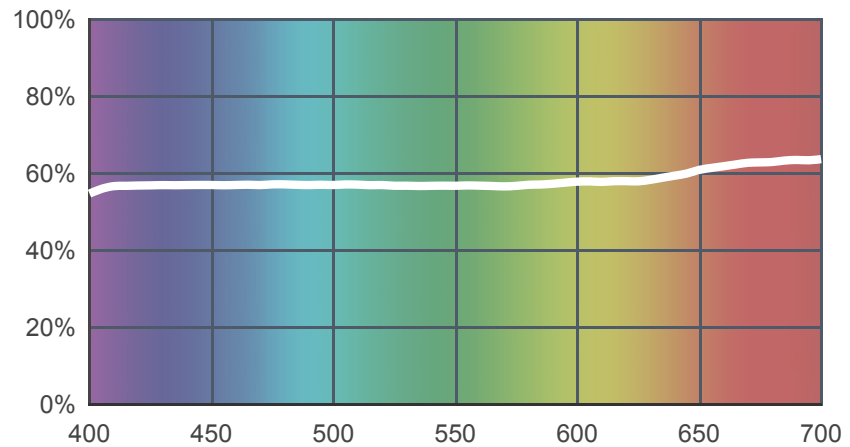

221 Blue Frost

[View on leefilters.com](http://leefilters.com) / [Find a Dealer](#)

Used for soft light effects with the addition of 218. Flame retardant.

	Source C 6774K	Tungsten 3200K
Transmission Y	42%	42%
x	0.312	-
y	0.316	-
Stop Value	1 ⅓	1 ⅓

Light transmitted (Y%)
for each colour
wavelength (nm)

Rolls:

- **1" Core** 7.62m x 1.22m (25' x 48")
- **2" Core** 7.62m x 1.22m (25' x 48")
- **Quick Roll** Length 7.62m (25') x any width between 2.5cm - 1.17m (1" x 48")

Sheets:

- **Full Sheet** 1.22m x 0.53m (48" x 21")
USA: Full Sheets by special order only.
- **Half Sheet** 0.61m x 0.53m (24" x 21")

Pre-Cut Packs:

- Not available in a pack