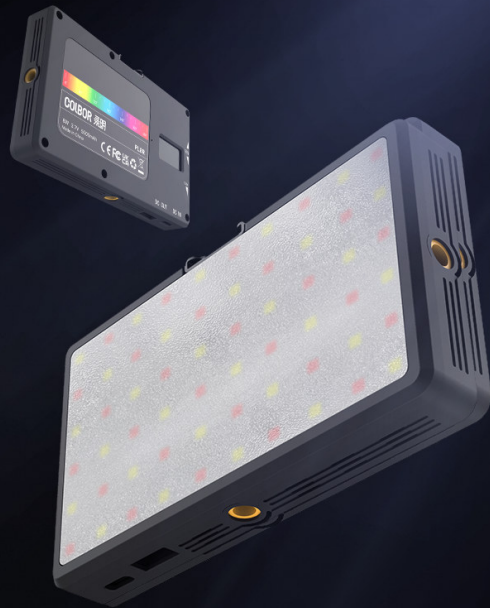

COLBOR

PL8R RGB LED Light

The footage is always color

1 CONSTANT SUPERIOR LIGHT SOURCE

RGB FULL COLOR, PRECISE & NATURAL

Quality LED beads contributes to premium lighting. COLBOR PL8R uses white, yellow, and RGB beads for 105. To make the overall performance more realistic, you'll find nary a flaw for each bead, carefully selected and tested. 0°–360° hue can be adjusted in the saturation and brightness range of 0–100%. Light color design concept is based on 3.6 million colors to create the atmosphere in small fashion shows, live streaming and more.

Faulty Bulb

Welding

Strobe

Lightning

SOS

2 MULTI-FUNCTION PORTABLE HAND

SUPPORT YOUR PHONE AS A POWER BANK

Suspending everything when your phone runs out of battery is the nightmare of phone filming. PL8R solves this problem basically, which features 5000mAh large capacity battery to perform functions of bright fill light and emergency power bank. Get your package as simple as possible even without an extra power bank.

It aims to assist small film crews to build up a set of simple shooting devices with camera, microphone and lighting installation.

3 FAST AND SIMPLE SETUP

APP INTELLIGENT CONTROL SYSTEM

The PL8R features a separate brightness control dial for quick adjustment, improving shooting efficiency. It supports APP remote control and accesses to the COLBOR lighting ecosystem for synchronized light effect control and customized scenes.

LARGE CLEAR SCREEN

Equipped HD display shows the current lighting parameters in real time so that the user can keep track of the lighting conditions and accurately restore the previous scene for the next shot.