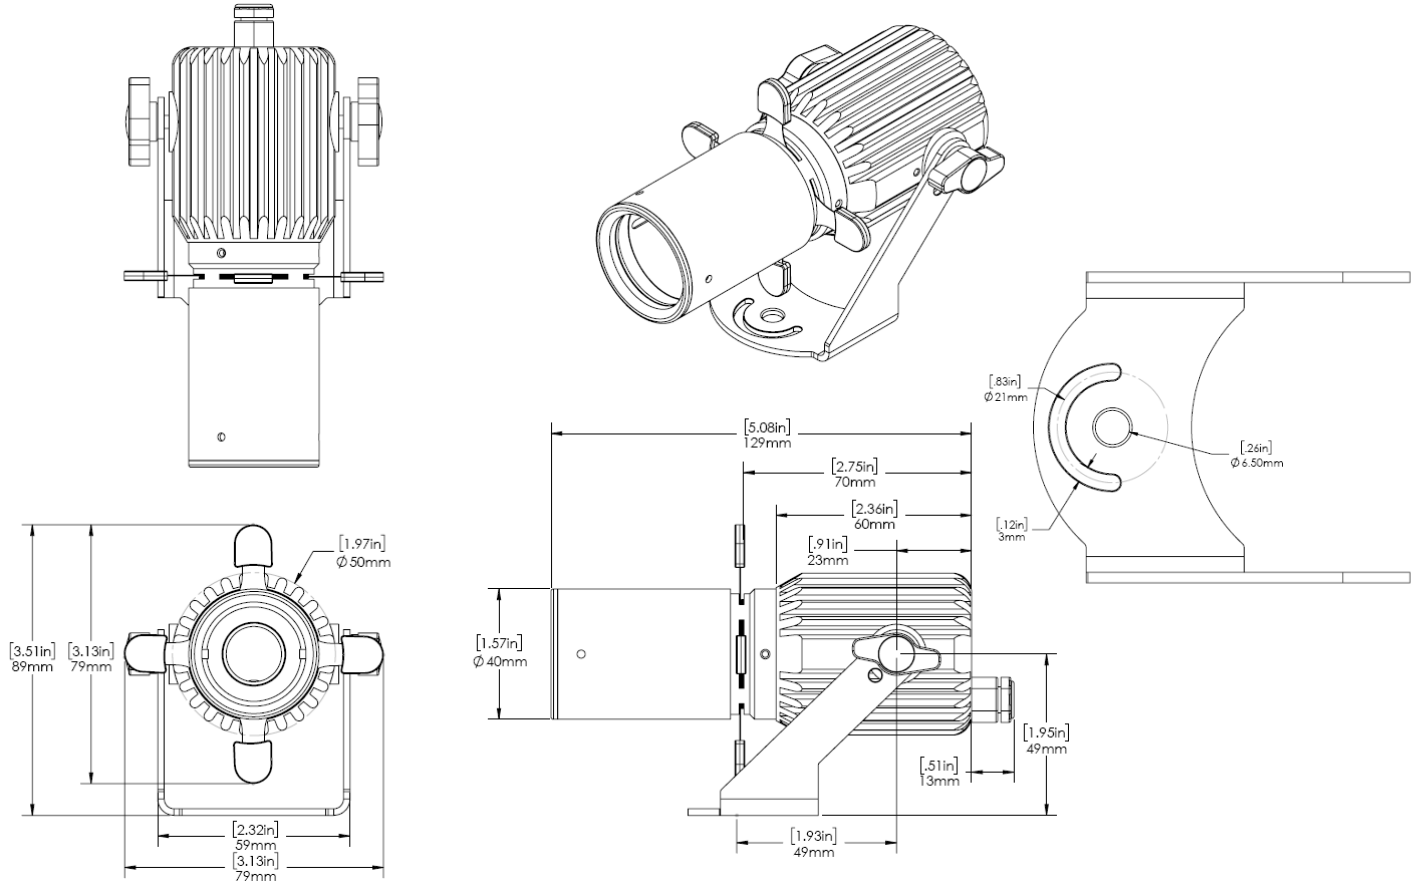

Physical Measurements