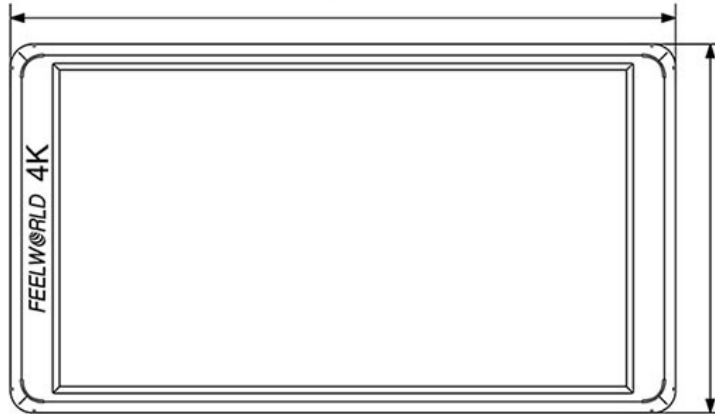

Dimensions (Unit: mm)

148.00 mm

18.63 mm

82.00 mm