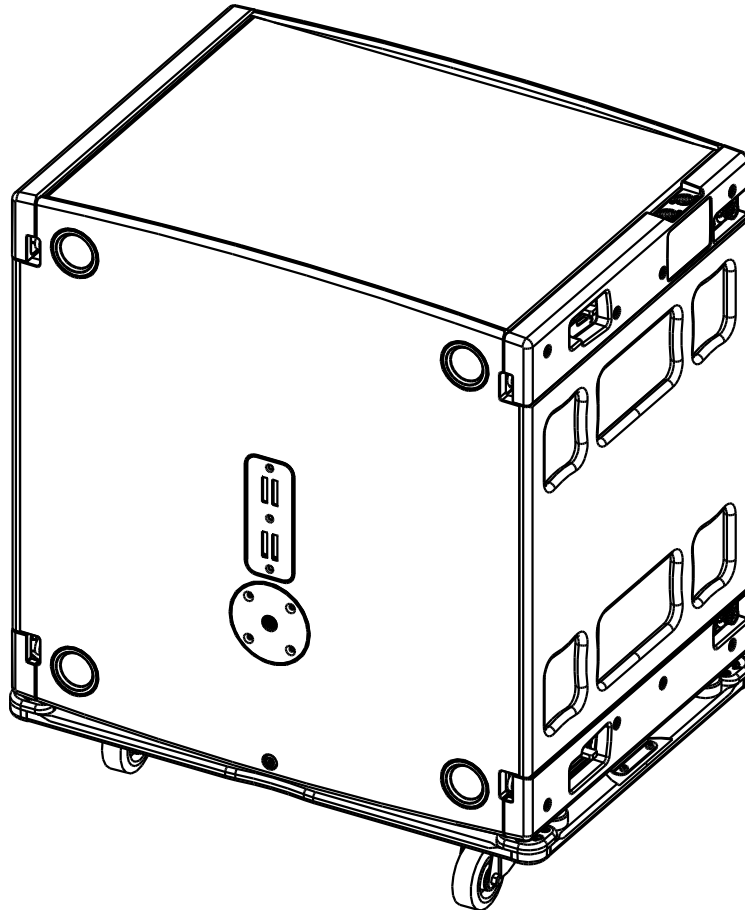

Wheelboard for 1x MSUB18

Contents:

Weight: 7.2 kg / 15.9 lb

Dimensions:

Use:

- NEXO cannot accept responsibility for accidents caused by any factor other than defects in this product itself.
- Please check the web site nexo-sa.com for the latest update.