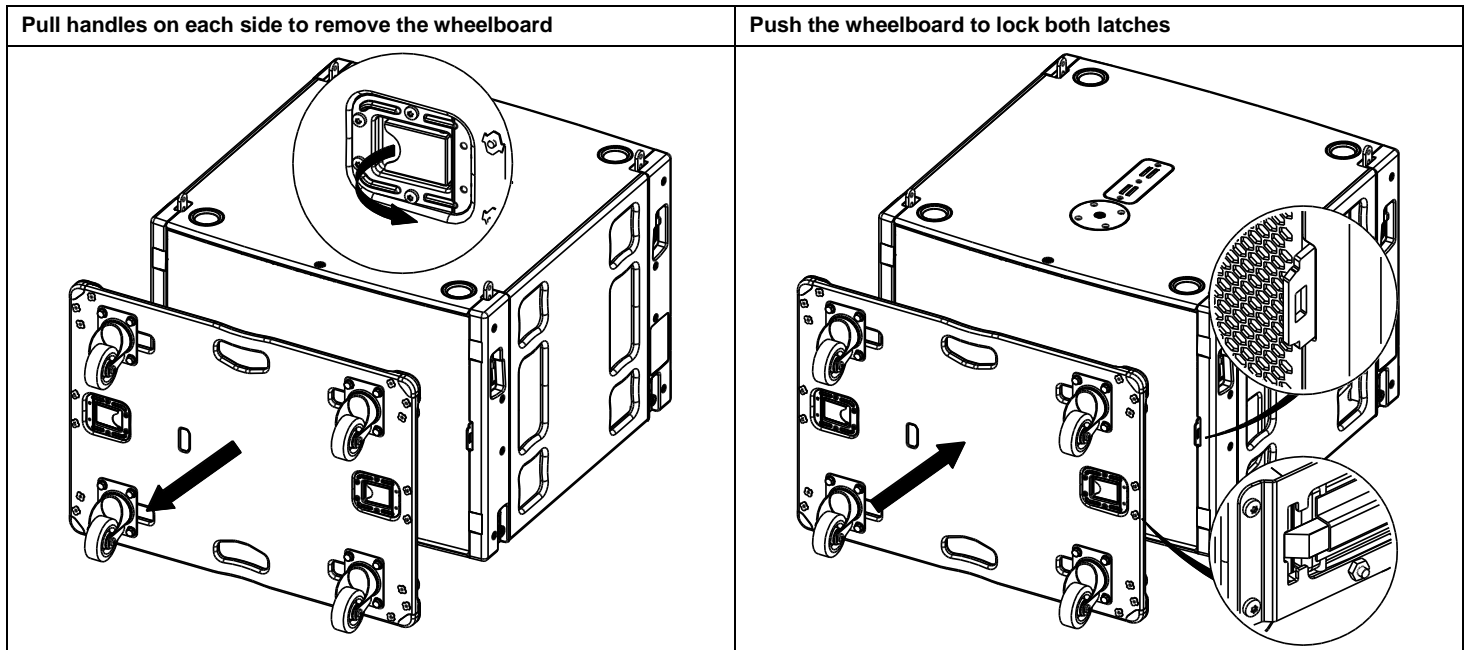

Wheelboard for 1x MSUB18

Contents:

Weight: 7.2 kg / 15.9 lb

Dimensions:

Use:

- NEXO cannot accept responsibility for accidents caused by any factor other than defects in this product itself.
- Please check the web site nexo-sa.com for the latest update.