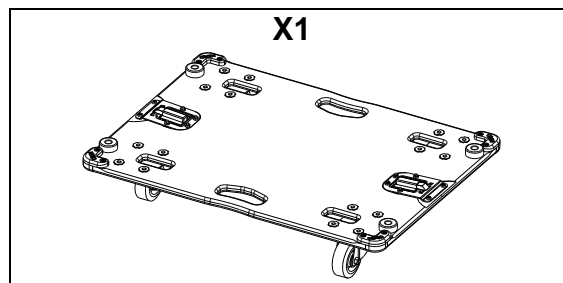

Wheelboard for 1x MSUB18

Contents:

Weight: 7.2 kg / 15.9 lb

Dimensions:

Use:

- NEXO cannot accept responsibility for accidents caused by any factor other than defects in this product itself.
- Please check the web site nexo-sa.com for the latest update.