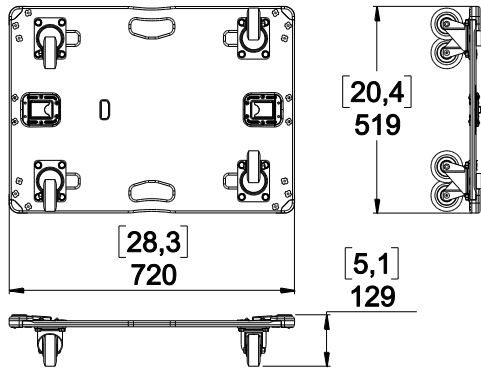

Wheelboard for 1x MSUB18

Contents:

Weight: 7.2 kg / 15.9 lb

Dimensions:

Use:

- NEXO cannot accept responsibility for accidents caused by any factor other than defects in this product itself.
- Please check the web site nexo-sa.com for the latest update.