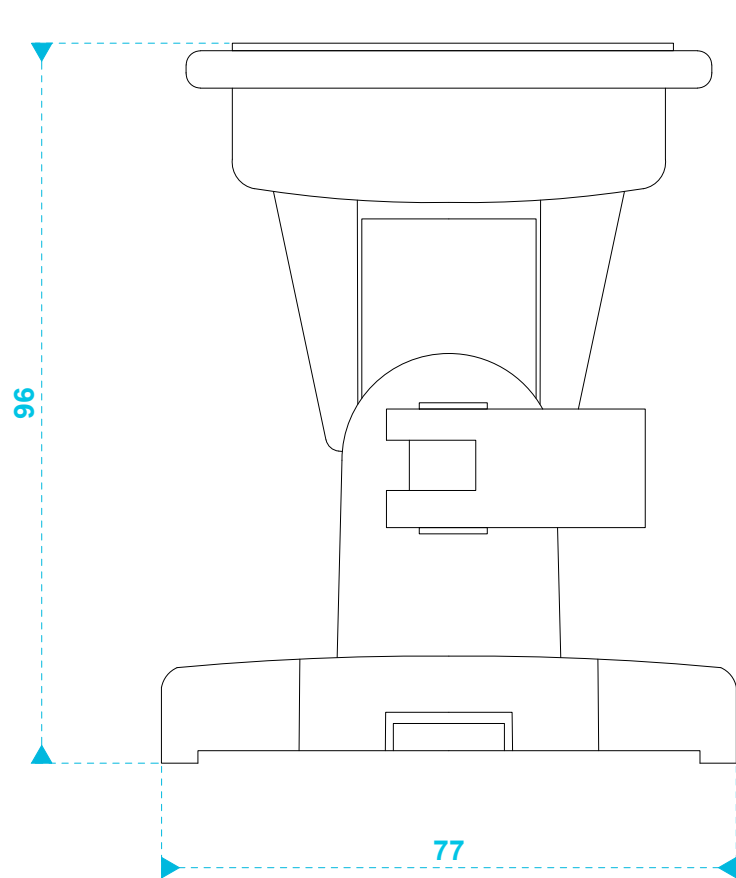

model name

MASKC bracket (side view)

product type

loudspeaker bracket

file modification date

2017-06-09

unit of measurement

mm

model name

MASKC bracket (top & bottom)

product type

loudspeaker bracket

file modification date

2017-06-09

unit of measurement

mm