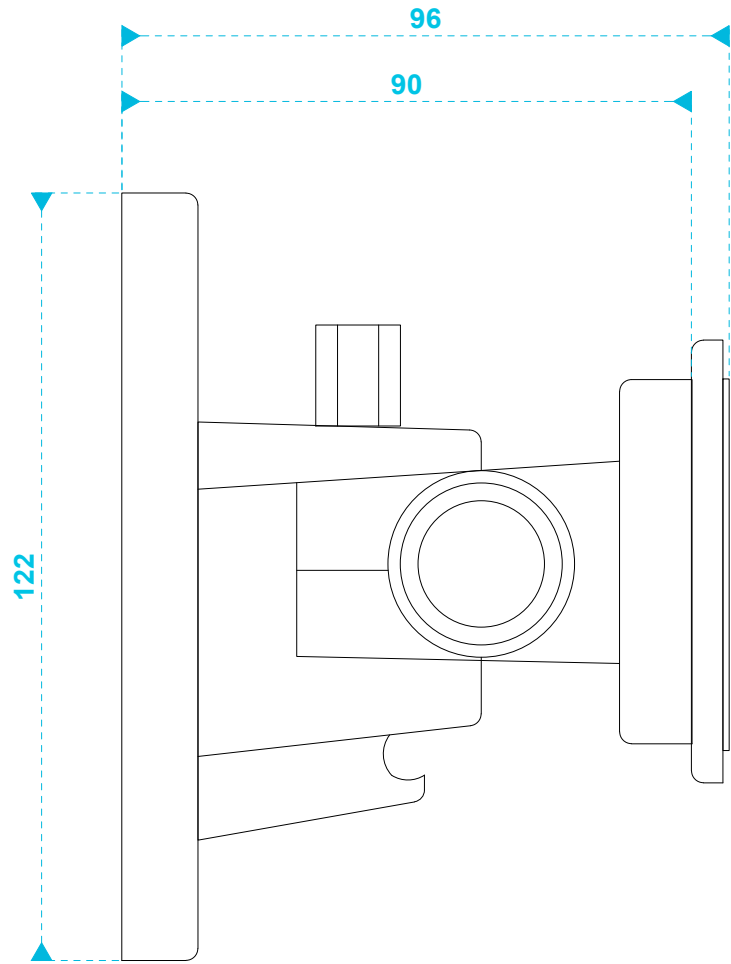

model name

product type

file modification date

unit of measurement

MASKC bracket (front view)

loudspeaker bracket

2017-06-09

mm

model name

MASKC bracket (side view)

product type

loudspeaker bracket

file modification date

2017-06-09

unit of measurement

mm