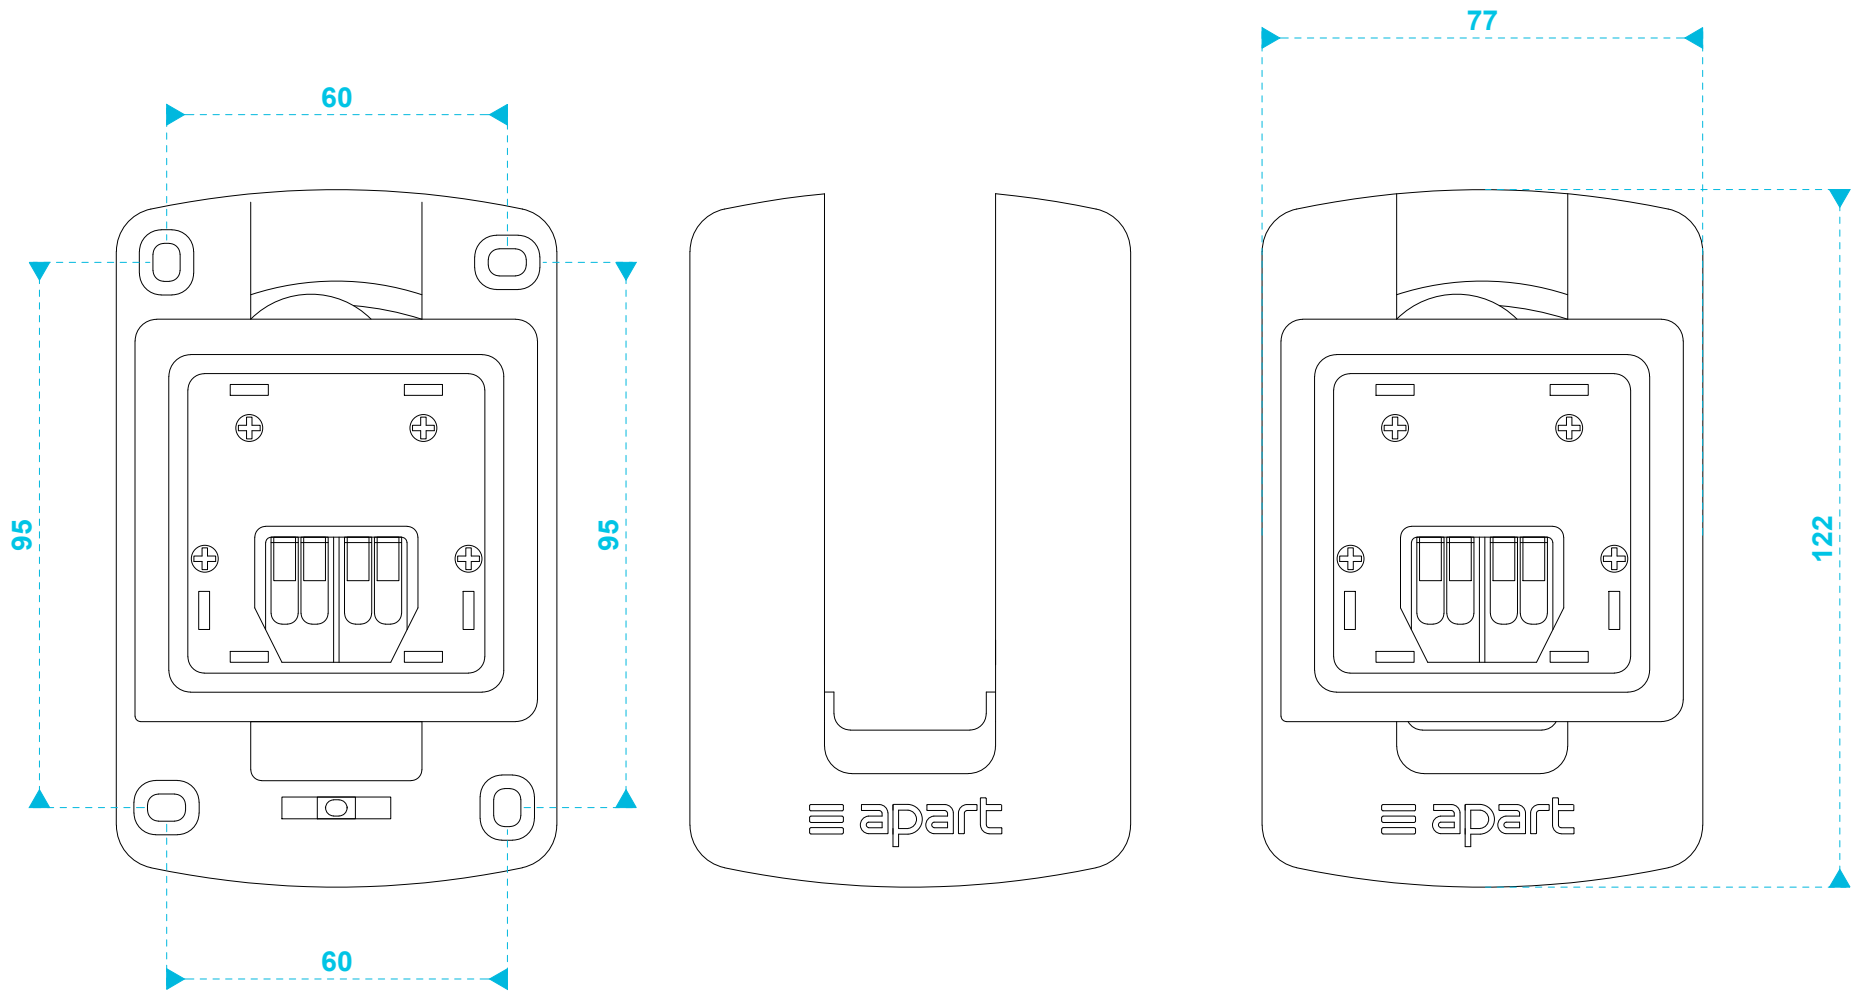

model name

MASKC bracket

product type

loudspeaker bracket

file modification date

2017-06-09

unit of measurement

mm

model name

product type

file modification date

unit of measurement

MASKC bracket (front view)

loudspeaker bracket

2017-06-09

mm

model name

MASKC bracket (side view)

product type

loudspeaker bracket

file modification date

2017-06-09

unit of measurement

mm