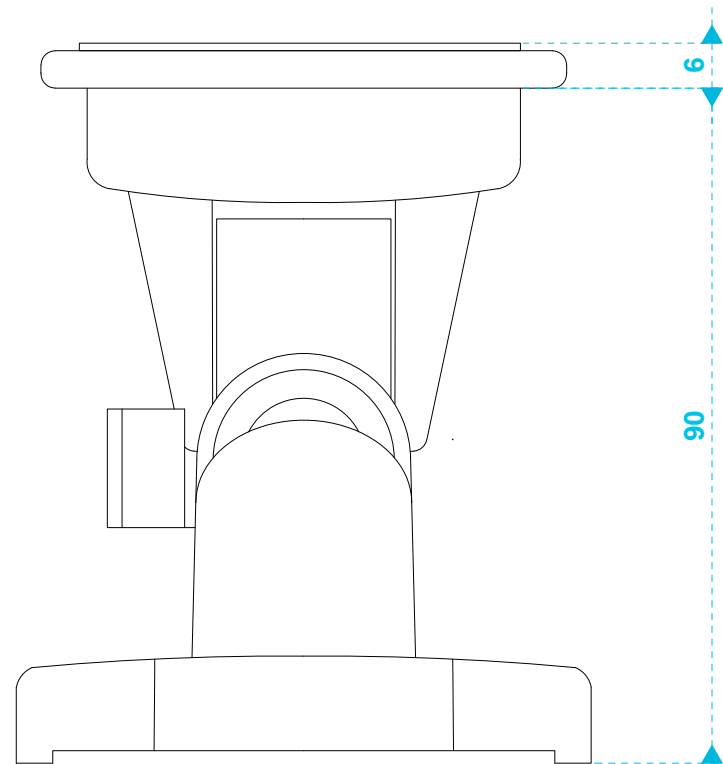

model name

MASKC bracket (side view)

product type

loudspeaker bracket

file modification date

2017-06-09

unit of measurement

mm

model name

MASKC bracket (top & bottom)

product type

loudspeaker bracket

file modification date

2017-06-09

unit of measurement

mm