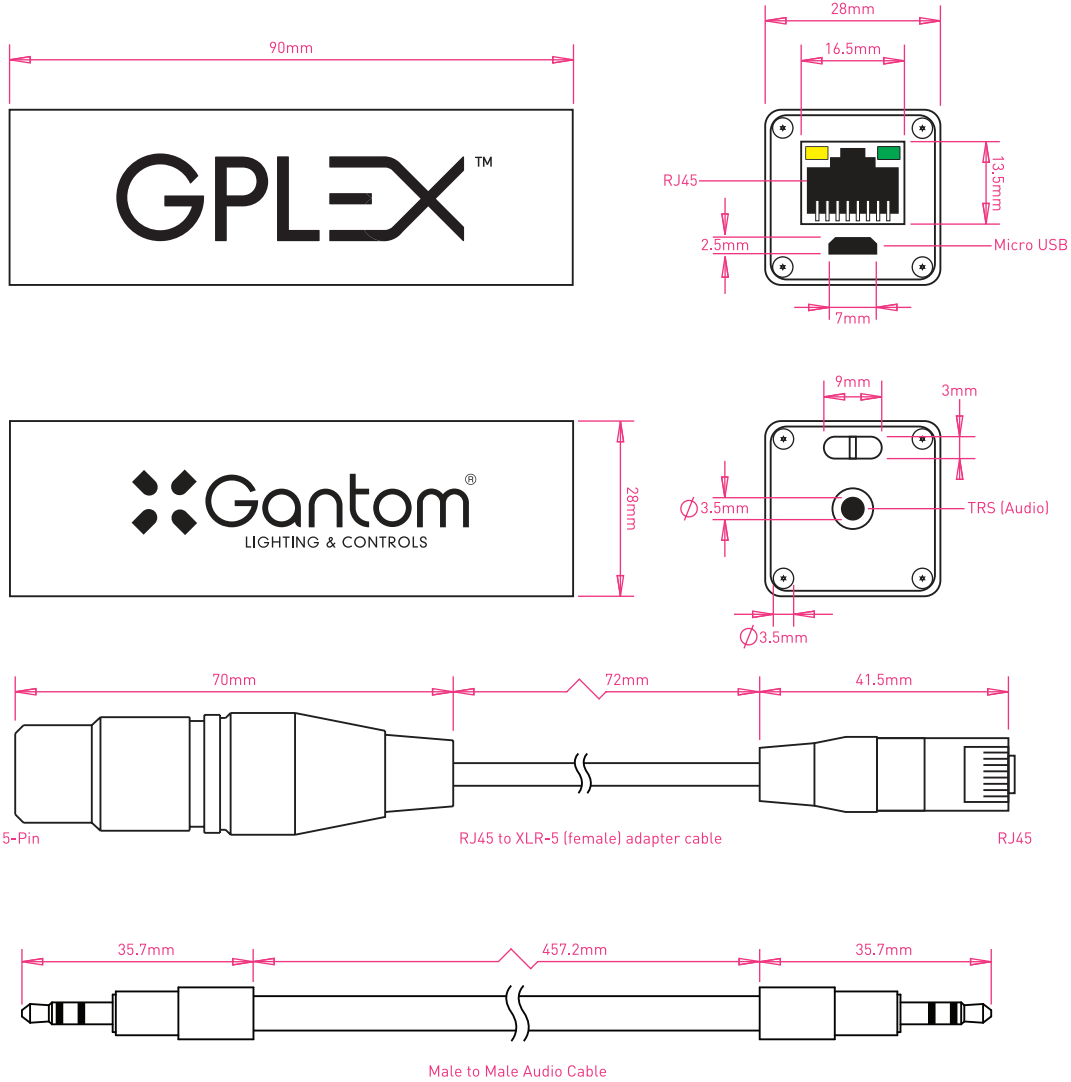

FEATURES

- ✓ Full universe DMX512 output
- ✓ Intuitive touch interface using smartphone app
- ✓ App available for iOS and Android devices
- ✓ Micro USB rechargeable
- ✓ LED indicators for signal and battery
- ✓ Anodized aluminum finish for durability
- ✓ PLASA standard RJ45 output jack
- ✓ XLR 5-pin adapter included
- ✓ Nanuk Nano hard-case for travel

PACKAGE CONTENTS

- ✓ GPlex
- ✓ RJ45 to XLR-5 (female) adapter cable
- ✓ Male to male audio cable
- ✓ Micro USB charging cable
- ✓ Quick-start guide
- ✓ Carrying case

SPECIFICATIONS

DMX CHANNELS	512 (One Universe)
REFRESH RATE	44Hz
DIMENSIONS	90mm (3.54") x 28mm (1.1") x 28mm (1.1")

SKU NUMBER

Gantom GPlex	GPLEX1
--------------	--------

PINOUTS

RJ45 PINOUT	Pin 1: DMX+ Pin 2: DMX- Pin 3-6: No Connect Pin 7-8: COM
XLR-5 PINOUT	Pin 1: COM Pin 2: DMX- Pin 3: DMX+ Pin 4-5: No Connect

LED INDICATORS