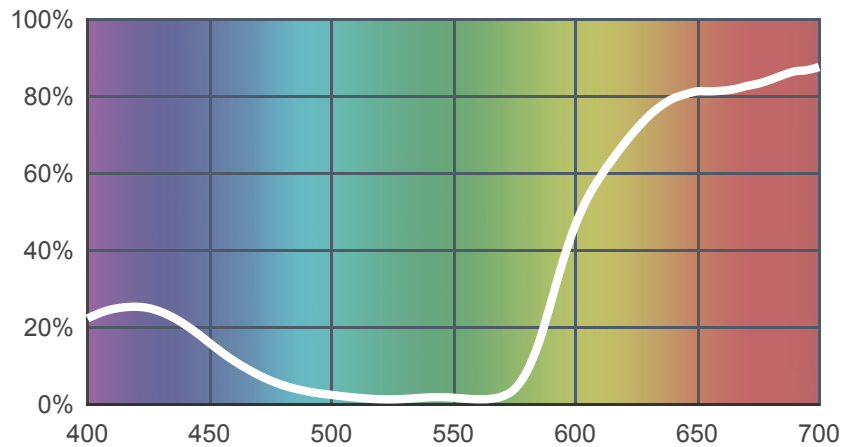

148 Bright Rose

[View on leefilters.com](#) / [Find a Dealer](#)

Great for fire effects and musicals.

| | Source C 6774K | Tungsten 3200K |
|----------------|-------------------|-------------------|
| Transmission Y | 14.4% | 21.1% |
| x | 0.482 | 0.617 |
| y | 0.238 | 0.302 |
| Absorption | 0.84 | 0.68 |

Light transmitted (Y%)
for each colour
wavelength (nm)

Dimming Source Preview

Created by **Declan Randall** as a part of The Designer Series.

Rolls:

- **1" Core** 7.62m x 1.22m (25' x 48")
- **2" Core** 7.62m x 1.22m (25' x 48")
- **Quick Roll** Length 7.62m (25') x any width between 2.5cm - 1.17m (1" x 48")

Sheets:

- **Full Sheet** 1.22m x 0.53m (48" x 21")
USA: Full Sheets by special order only.
- **Half Sheet** 0.61m x 0.53m (24" x 21")

Pre-Cut Packs:

- Not available in a pack