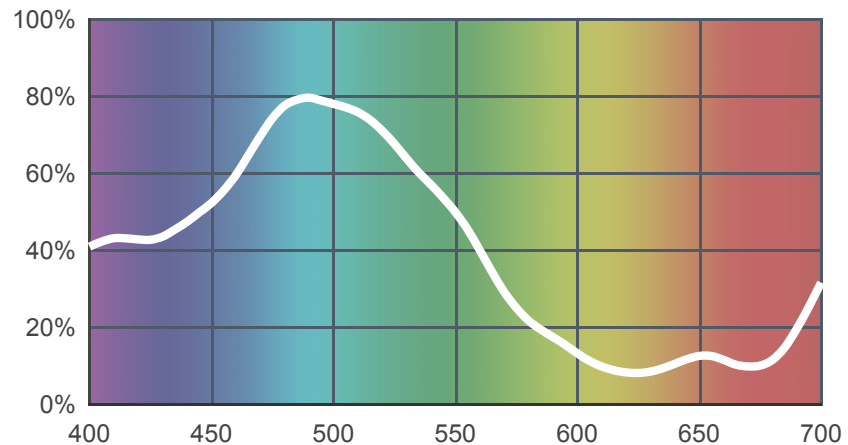

131 Marine Blue

[View on leefilters.com](#) / [Find a Dealer](#)

Good for romantic moonlight.
Often used in ballet and
underwater scenes.

	Source C 6774K	Tungsten 3200K
Transmission Y	41.3%	37%
x	0.199	0.268
y	0.305	0.419
Absorption	0.38	0.43

Light transmitted (Y%)
for each colour
wavelength (nm)

Dimming Source Preview

Rolls:

- **1" Core** 7.62m x 1.22m (25' x 48")
- **2" Core** 7.62m x 1.22m (25' x 48")
- **Quick Roll** Length 7.62m (25') x any width between 2.5cm - 1.17m (1" x 48")

Sheets:

- **Full Sheet** 1.22m x 0.53m (48" x 21")
USA: Full Sheets by special order only.
- **Half Sheet** 0.61m x 0.53m (24" x 21")

Pre-Cut Packs:

- **Tint Pack**

LEE Filters