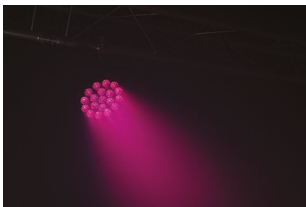

CODE: **16-2055**
CODE EAN: **5420047139795**

CODE: **16-2049**
CODE EAN: **5420047139788**