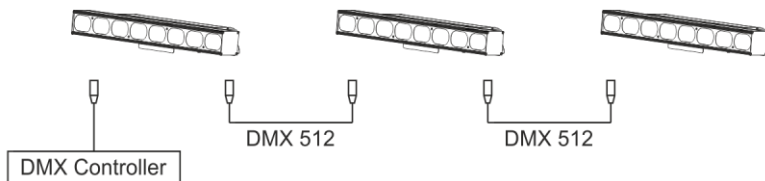

5 CONNECTIONS

The device is equipped with the following interfaces:

1. DMX (in/out): XLR 3-pin socket
2. Power (in/out): powerCON socket

5.1 Connecting DMX signal

The connection is performed using cable with XLR-female -> XLR-Male plugs.