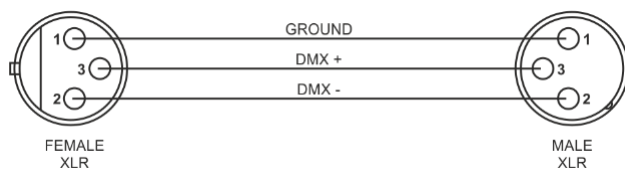

5 CONNECTIONS

The device is equipped with the following interfaces:

1. DMX (in/out): XLR 3-pin socket
2. Power (in/out): powerCON socket

5.1 Connecting DMX signal

The connection is performed using cable with XLR-female -> XLR-Male plugs.