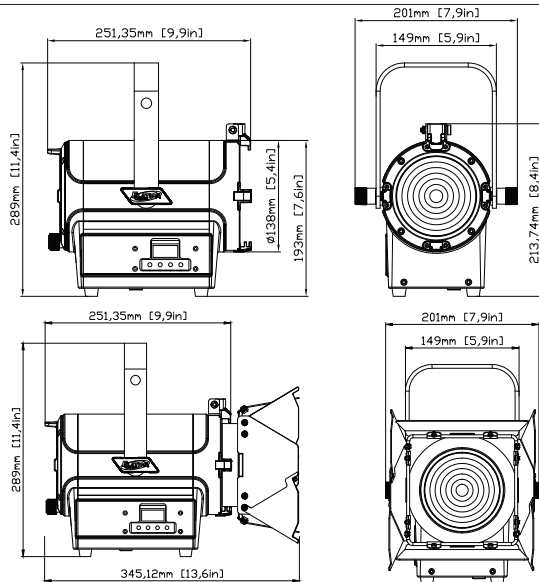

**PHOTOMETRIC DATA**

1,900+ Total Lumen Output  
6,837 LUX 635 FC @6.6' (2m) (Min Zoom / Full ON)  
1,791 LUX 166 FC @6.6' (2m) (Max Zoom / Full ON)  
Zoom Range 14° - 30°  
Beam Angle 14.2° - 29.7°  
Field Angle 23.2° - 48°

**SIZE / WEIGHT**

Length: 13.6" (345mm)  
Width: 7.9" (201mm)  
Vertical Height: 11.4" (289mm)  
Weight: 9.0 lbs. (4.08 kg)

**ELECTRICAL / THERMAL**

AC 100-240V - 50/60Hz  
50W Max Power Consumption  
5°F to 113°F (-15°C to 45°C)  
Power Linking: 12Pcs @ 110V / 27Pcs @240V

**INCLUDED ITEMS**

Gel Frame and Rotating Barn Doors  
IP65 Locking Power Cable  
Barn Doors

**APPROVALS / RATINGS**

CE | cETLus | IP30

**PHOTOMETRIC DATA**

**DIMENSIONAL DIAGRAMS**

**ORDERING INFORMATION**

<b>KLF001</b>	KL FRESNEL 4
<b>TRIGGER CLAMP</b>	Heavy Duty Wrap Around Hook Style Clamp
<b>AC5PDMX5PRO</b>	5 ft. (1.5m) 5pin PRO DMX Cable (Additional cable lengths available)
<b>NEU088</b>	3 ft. (1m) Locking Power Link Cable (Additional cable lengths available)