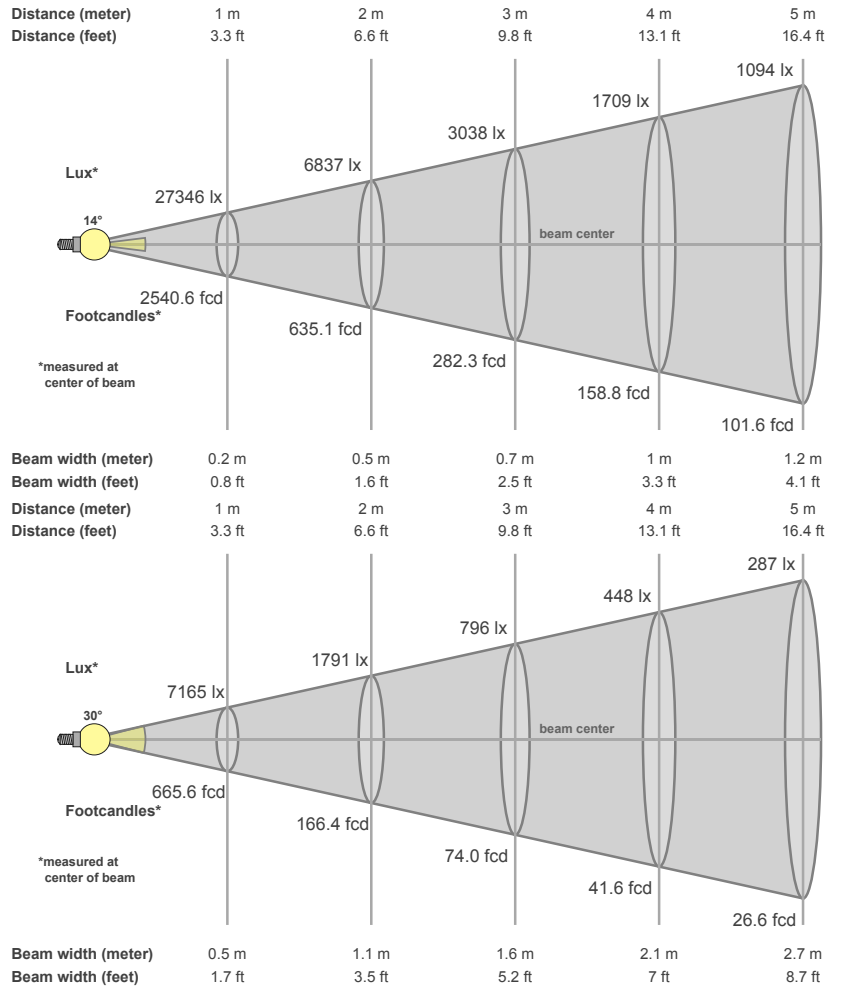

PHOTOMETRIC DATA