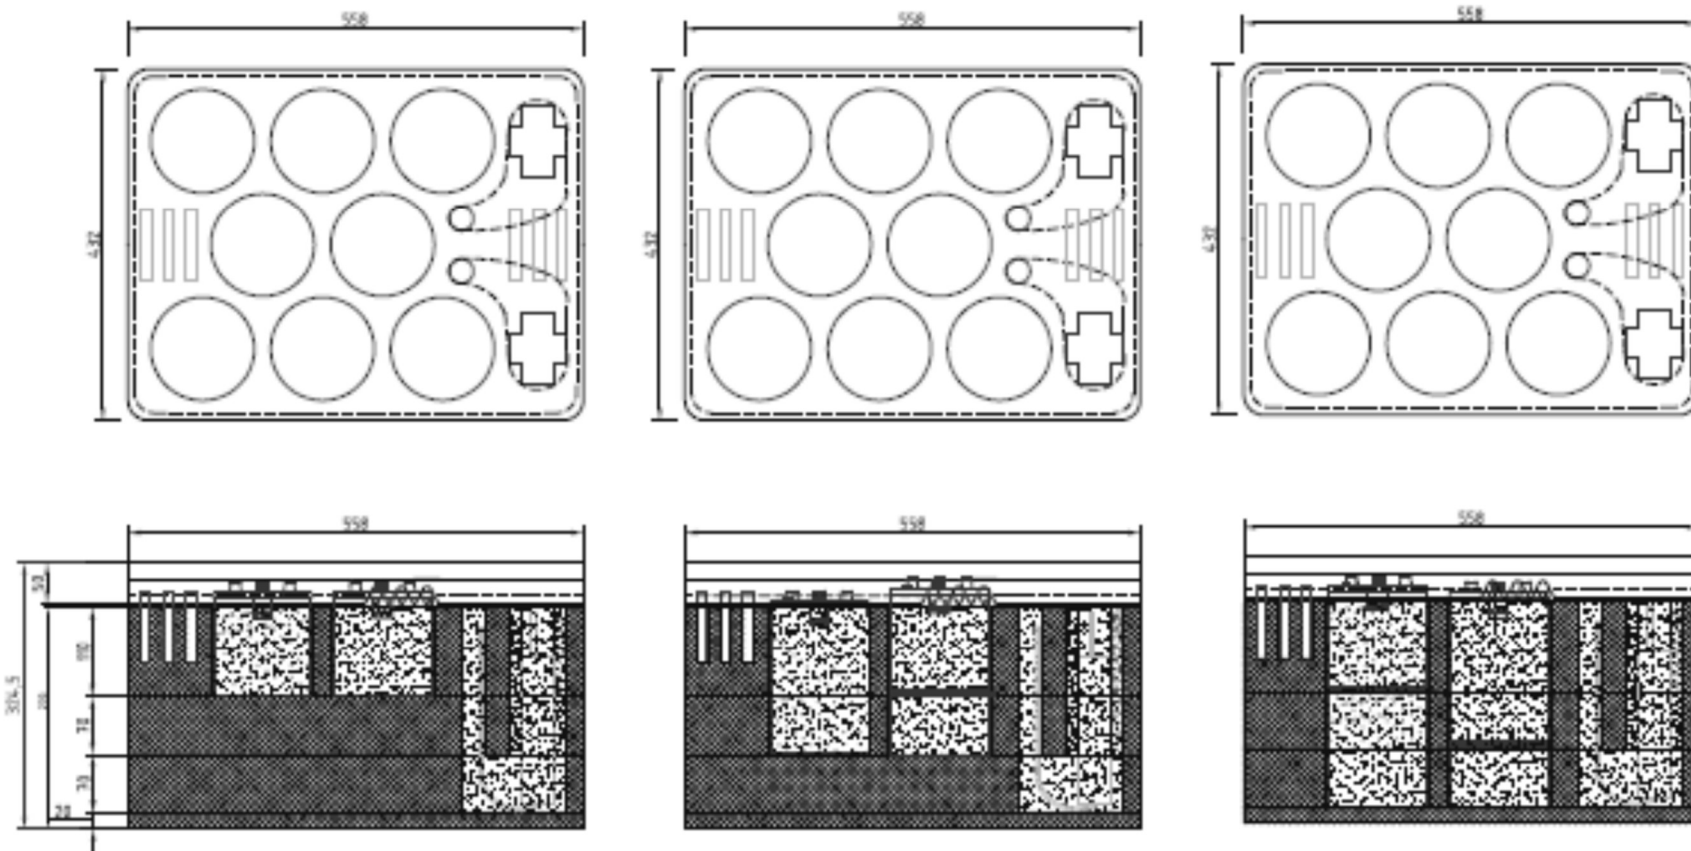

FLEX Universal Charging Case

ROXX[®]

Heavy duty plastic case, 3 handles, wheels, telescopic trolley handle, IP67, black, incl. power-Y-cable

61,8 x 49,5 x 36,5 cm

Option A

- 8 x B.FLEX mini without Tube
- 6 x 8 Filter
- 2 x Power Supply

Option B

- 8 x B.FLEX mini with Tube XS
or 8 x B.FLEX without Tube
- 6 x 8 Filter
- 2 x Power Supply

Option C

- 8 x B.FLEX mini with Tube S
or 8 x B.FLEX with Tube XS
- 6 x 8 Filter
- 2 x Power Supply