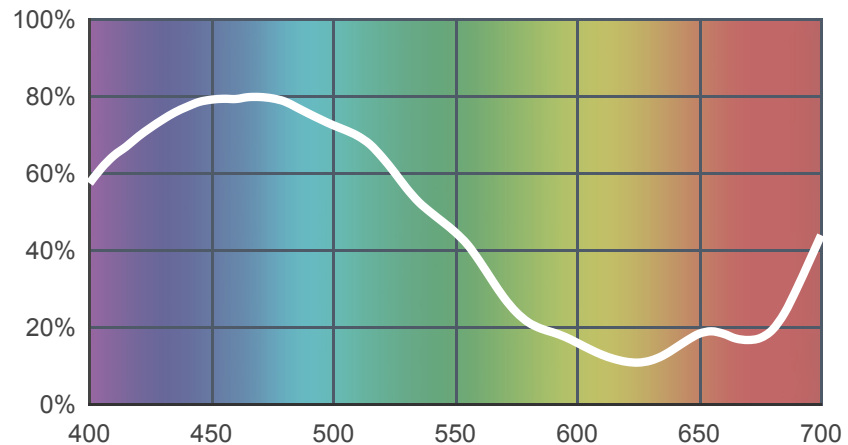

# 140 Summer Blue

[View on leefilters.com](#) / [Find a Dealer](#)

Good for light midday sky. Light blue tinted wash.

	Source C 6774K	Tungsten 3200K
Transmission Y	41.4%	36.8%
x	0.201	0.277
y	0.245	0.367
Absorption	0.38	0.43

Light transmitted (Y%)  
for each colour  
wavelength (nm)

Dimming Source Preview

Created by **Declan Randall** as a part of The Designer Series.

## Rolls:

- **1" Core** 7.62m x 1.22m (25' x 48")
- **2" Core** 7.62m x 1.22m (25' x 48")
- **Quick Roll** Length 7.62m (25') x any width between 2.5cm - 1.17m (1" x 48")

## Sheets:

- **Full Sheet** 1.22m x 0.53m (48" x 21")  
USA: Full Sheets by special order only.
- **Half Sheet** 0.61m x 0.53m (24" x 21")