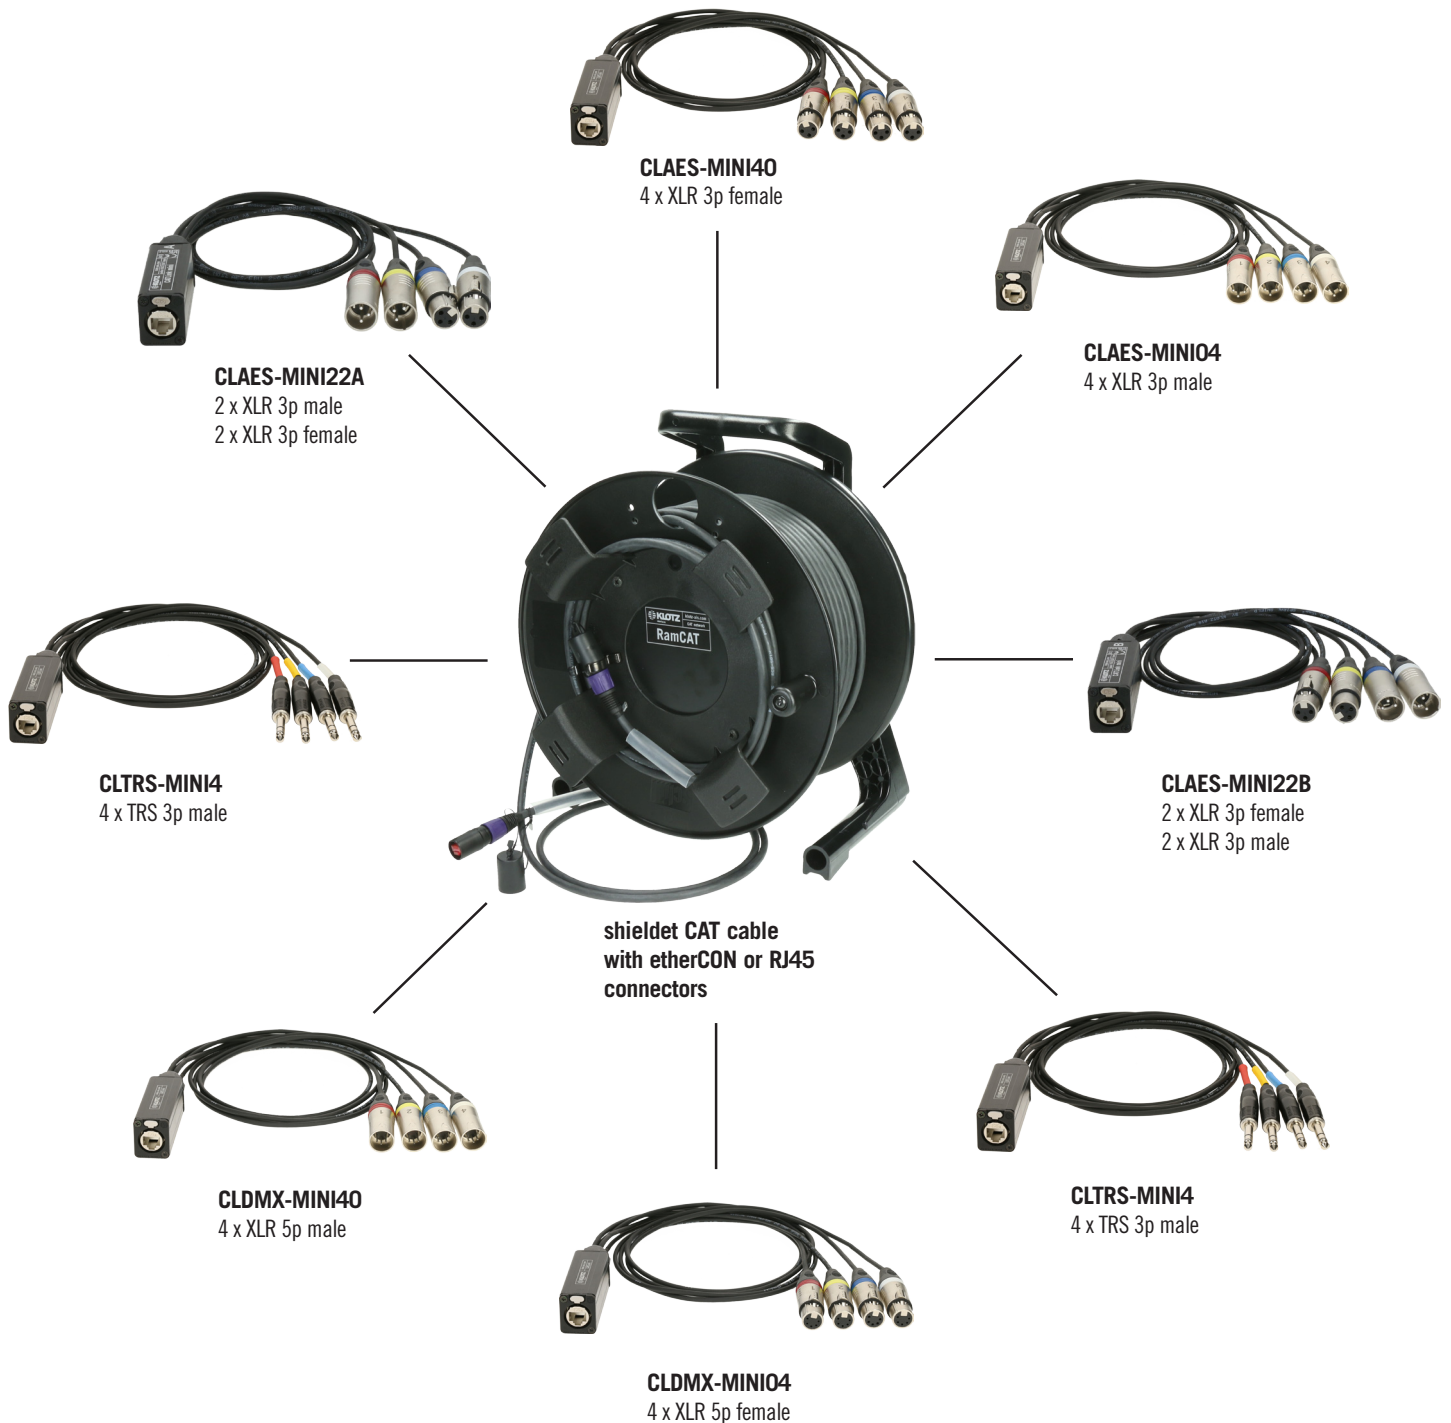

CATLink mini

4-channel multicore adapter

features

- CATLink 4-channel Mic / Line / AES / DMX adapter
- transmission of 4 audio signals analog (Line, Mic, 48V)
- transmission of 4 AES/EBU audio signals digital (4x stereo / 8x audio)
- transmission of 4 digital control signals (DMX, MIDI)
- ultra-compact and extremely solid aluminium frame
- clear channel labeling with color coding and laser engraving
- flexible cabling over 80 cm long fanout
- for network cables with complete shielding

the signal masters

klotz-ais.com

CATLink truss

4-channel parallel stagebox

CLAES44T
4 x XLR 3p female/male
(parallel)

CLDMX44T-X53F
4 x XLR 5p/3p female
(parallel)

shielded CAT cable
with etherCON or RJ45
connectors

CLDMX44T
4 x XLR 5p female/male
(parallel)

features

- CATLink 4-channel Mic / Line / AES / DMX stagebox
- transmission of 4 audio signals analog (Line, Mic, 48V)
- transmission of 4 AES/EBU audio signals digital (4x stereo / 8x audio)
- transmission of 4 digital control signals (DMX, MIDI)
- pairs of parallel connected XLR sockets
- simple cascading through 2x etherCON socket (in/thru)
- light, sturdy metal housing with matt black powder coating and laser engravement
- slip-proof rubber feet, M-10 screw thread and 4x holes for safety lanyards
- for network cables with complete shielding