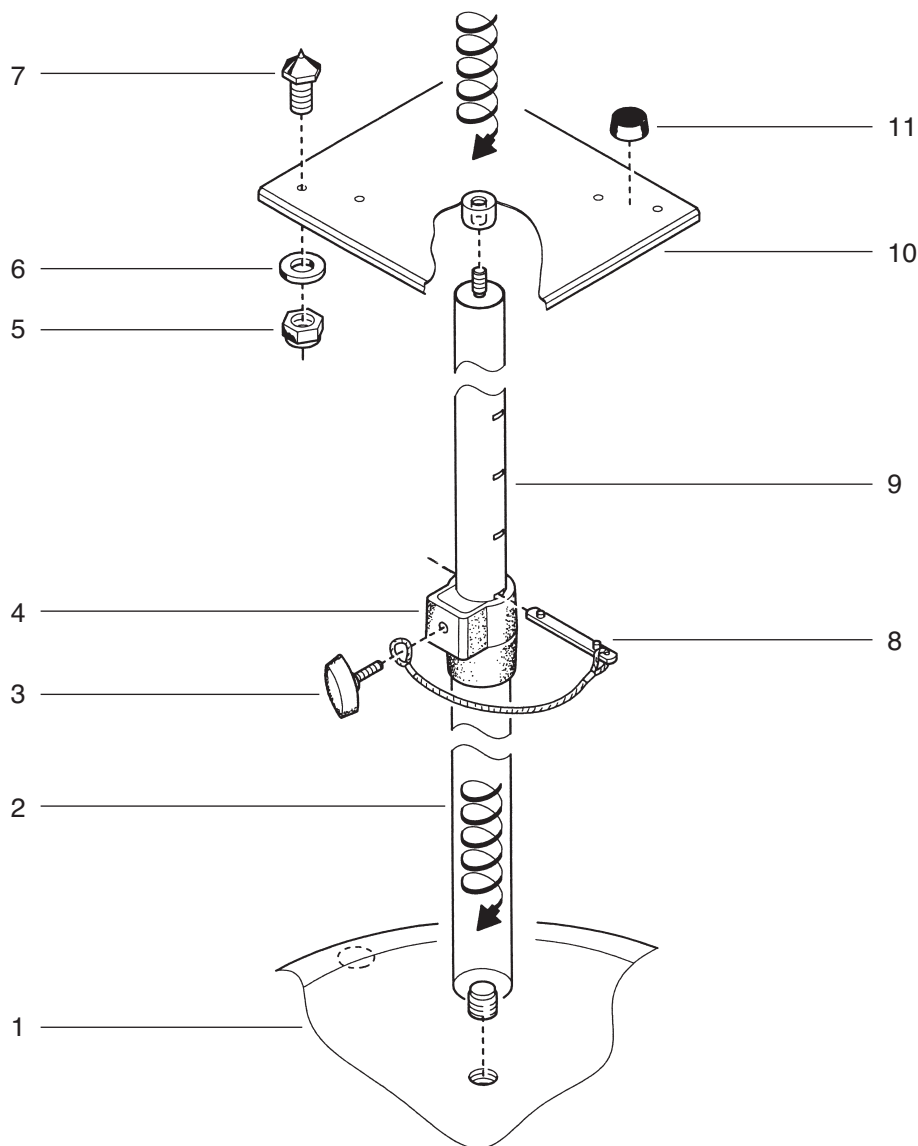

26740 Monitor Stand

26740.000.55 black

pos.	description	art.-no.	qty
1	round base	03.40.320.56	1
2	main tube with thread	5.21345.1.55	1
3	locking screw M8 x 18 mm	01.83.822.55	1
4	clamping element	03.22.430.55	1
5	locking nut	03.08.340.29	4
6	washer	03.11.405.25	4
7	brass nibs	01.04.170.00	4
8	safety pin with cord cpl.	6.21435.1.01	1
9	upper rod with thread	5,26740.1.55	1
10	support plate	5,26740.2.55	1
11	rubber nubs	03.21.011.55	4