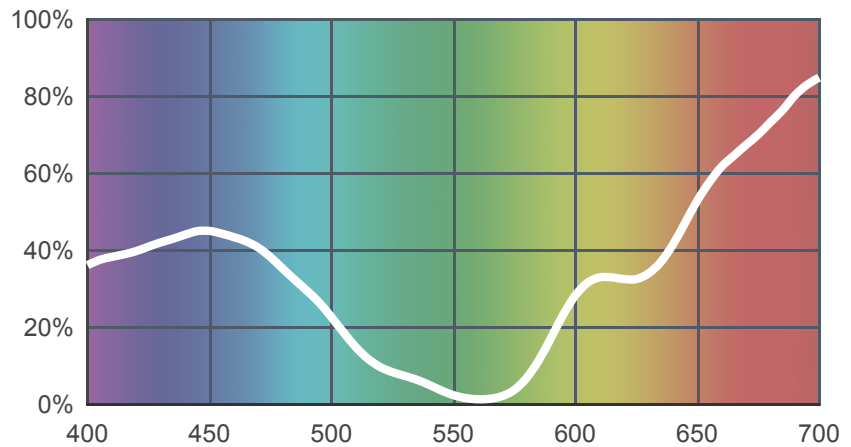

# 048 Rose Purple

[View on leefilters.com](#) / [Find a Dealer](#)

Good for emulating evening.  
Great backlight.

	Source C 6774K	Tungsten 3200K
Transmission Y	13.9%	16.7%
x	0.288	0.454
y	0.167	0.259
Absorption	0.86	0.78

Light transmitted (Y%)  
for each colour  
wavelength (nm)

### Rolls:

- **1" Core** 7.62m x 1.22m (25' x 48")
- **2" Core** 7.62m x 1.22m (25' x 48")
- **Quick Roll** Length 7.62m (25') x any width between 2.5cm - 1.17m (1" x 48")

### Sheets:

- **Full Sheet** 1.22m x 0.53m (48" x 21")  
USA: Full Sheets by special order only.
- **Half Sheet** 0.61m x 0.53m (24" x 21")