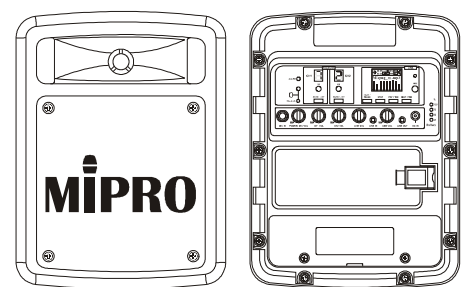

Technical Specifications

Portable PA	
Max. Power Output	60 Watts
Amplifier	Class D
Sensitivity	Typical: 92 dB | Maximum: 102 dB
T.H.D.	< 1%
Frequency Response	50 Hz – 18 kHz
Speaker	1" Tweeter & 5" Woofer
Coverage	H 120° × V 70°
Audio Inputs	Wired: 6.3 mm (1/4") Line-In: 3.5 mm (1/8")
Bluetooth Connectivity	Yes
Audio Output	3.5 mm (1/8")
Alarm Siren	Siren sound with fade-in mode
Installation	Microphone stand, table mounted.
Power Supply	AC: External 100 – 240 V AC switching power supply (Max. Power Consumption: 60 W) DC & Battery: 14.8 V / 2.6 AH rechargeable lithium battery (MB-10 x 1)
Charge Time	4 hours (automatic charging management)
Standby Time	> 9 hours
Battery Indicator	4-level indicator (25/50/75/100%)
Color	Black or white option
Dimensions (W×H×D)	210 × 276 × 165 mm / 8.3 × 11 × 6.5 "
Weight	Approx. 2.8 kg / 6.2 lbs , battery included
Wireless System	
Receiver Channel	Dual
Frequency Range	480 – 934 MHz (country dependent)
Bandwidth	24 MHz
Preset Channels	16
Channel Set-up	Scan & ACT sync
Antenna	Built-in
Audio Player	
Built-in USB Port	USB 2.0
USB Play & Record	LCD displays track name, number, time, recording status.