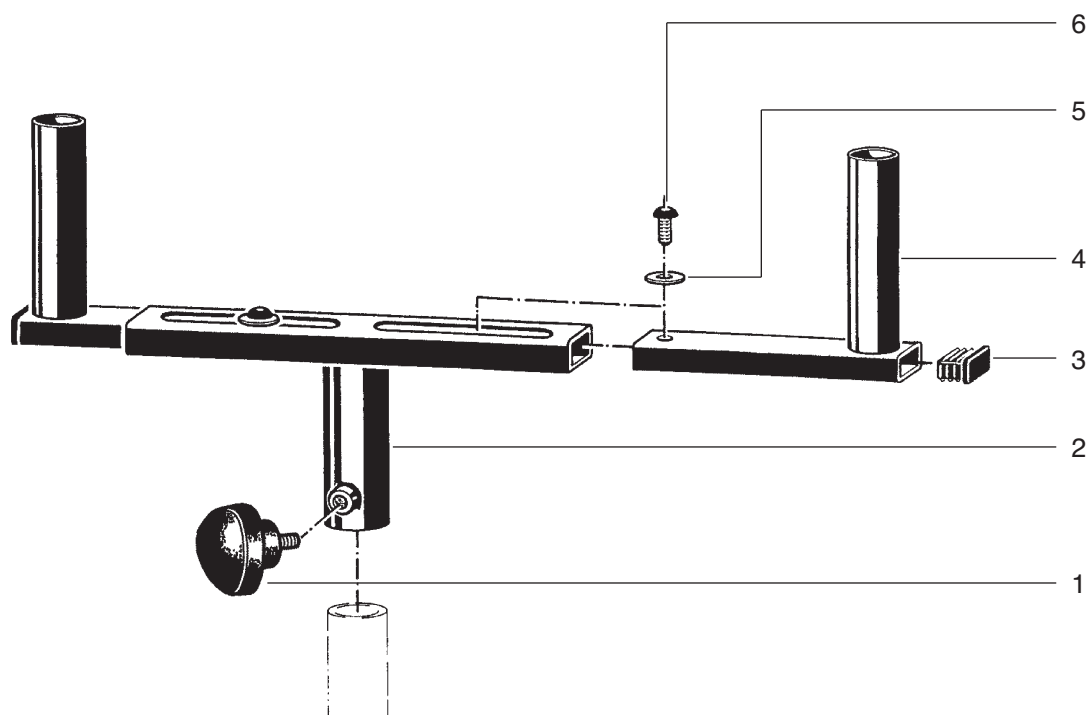

24105 Mounting Fork

24105.000.55 black

pos.	description	art.-no.	qty
1	locking knob M8 x 16/33 mm	01.82.761.55	1
2	support brace complete	5.24105.1.55	1
3	plastic end cap	03.20.800.55	2
4	adjustable support	5.24105.2.55	2
5	washer \varnothing 8,4 mm	03.11.525.25	2
6	roundhead screw M8 x 12 mm	03.03.610.25	2